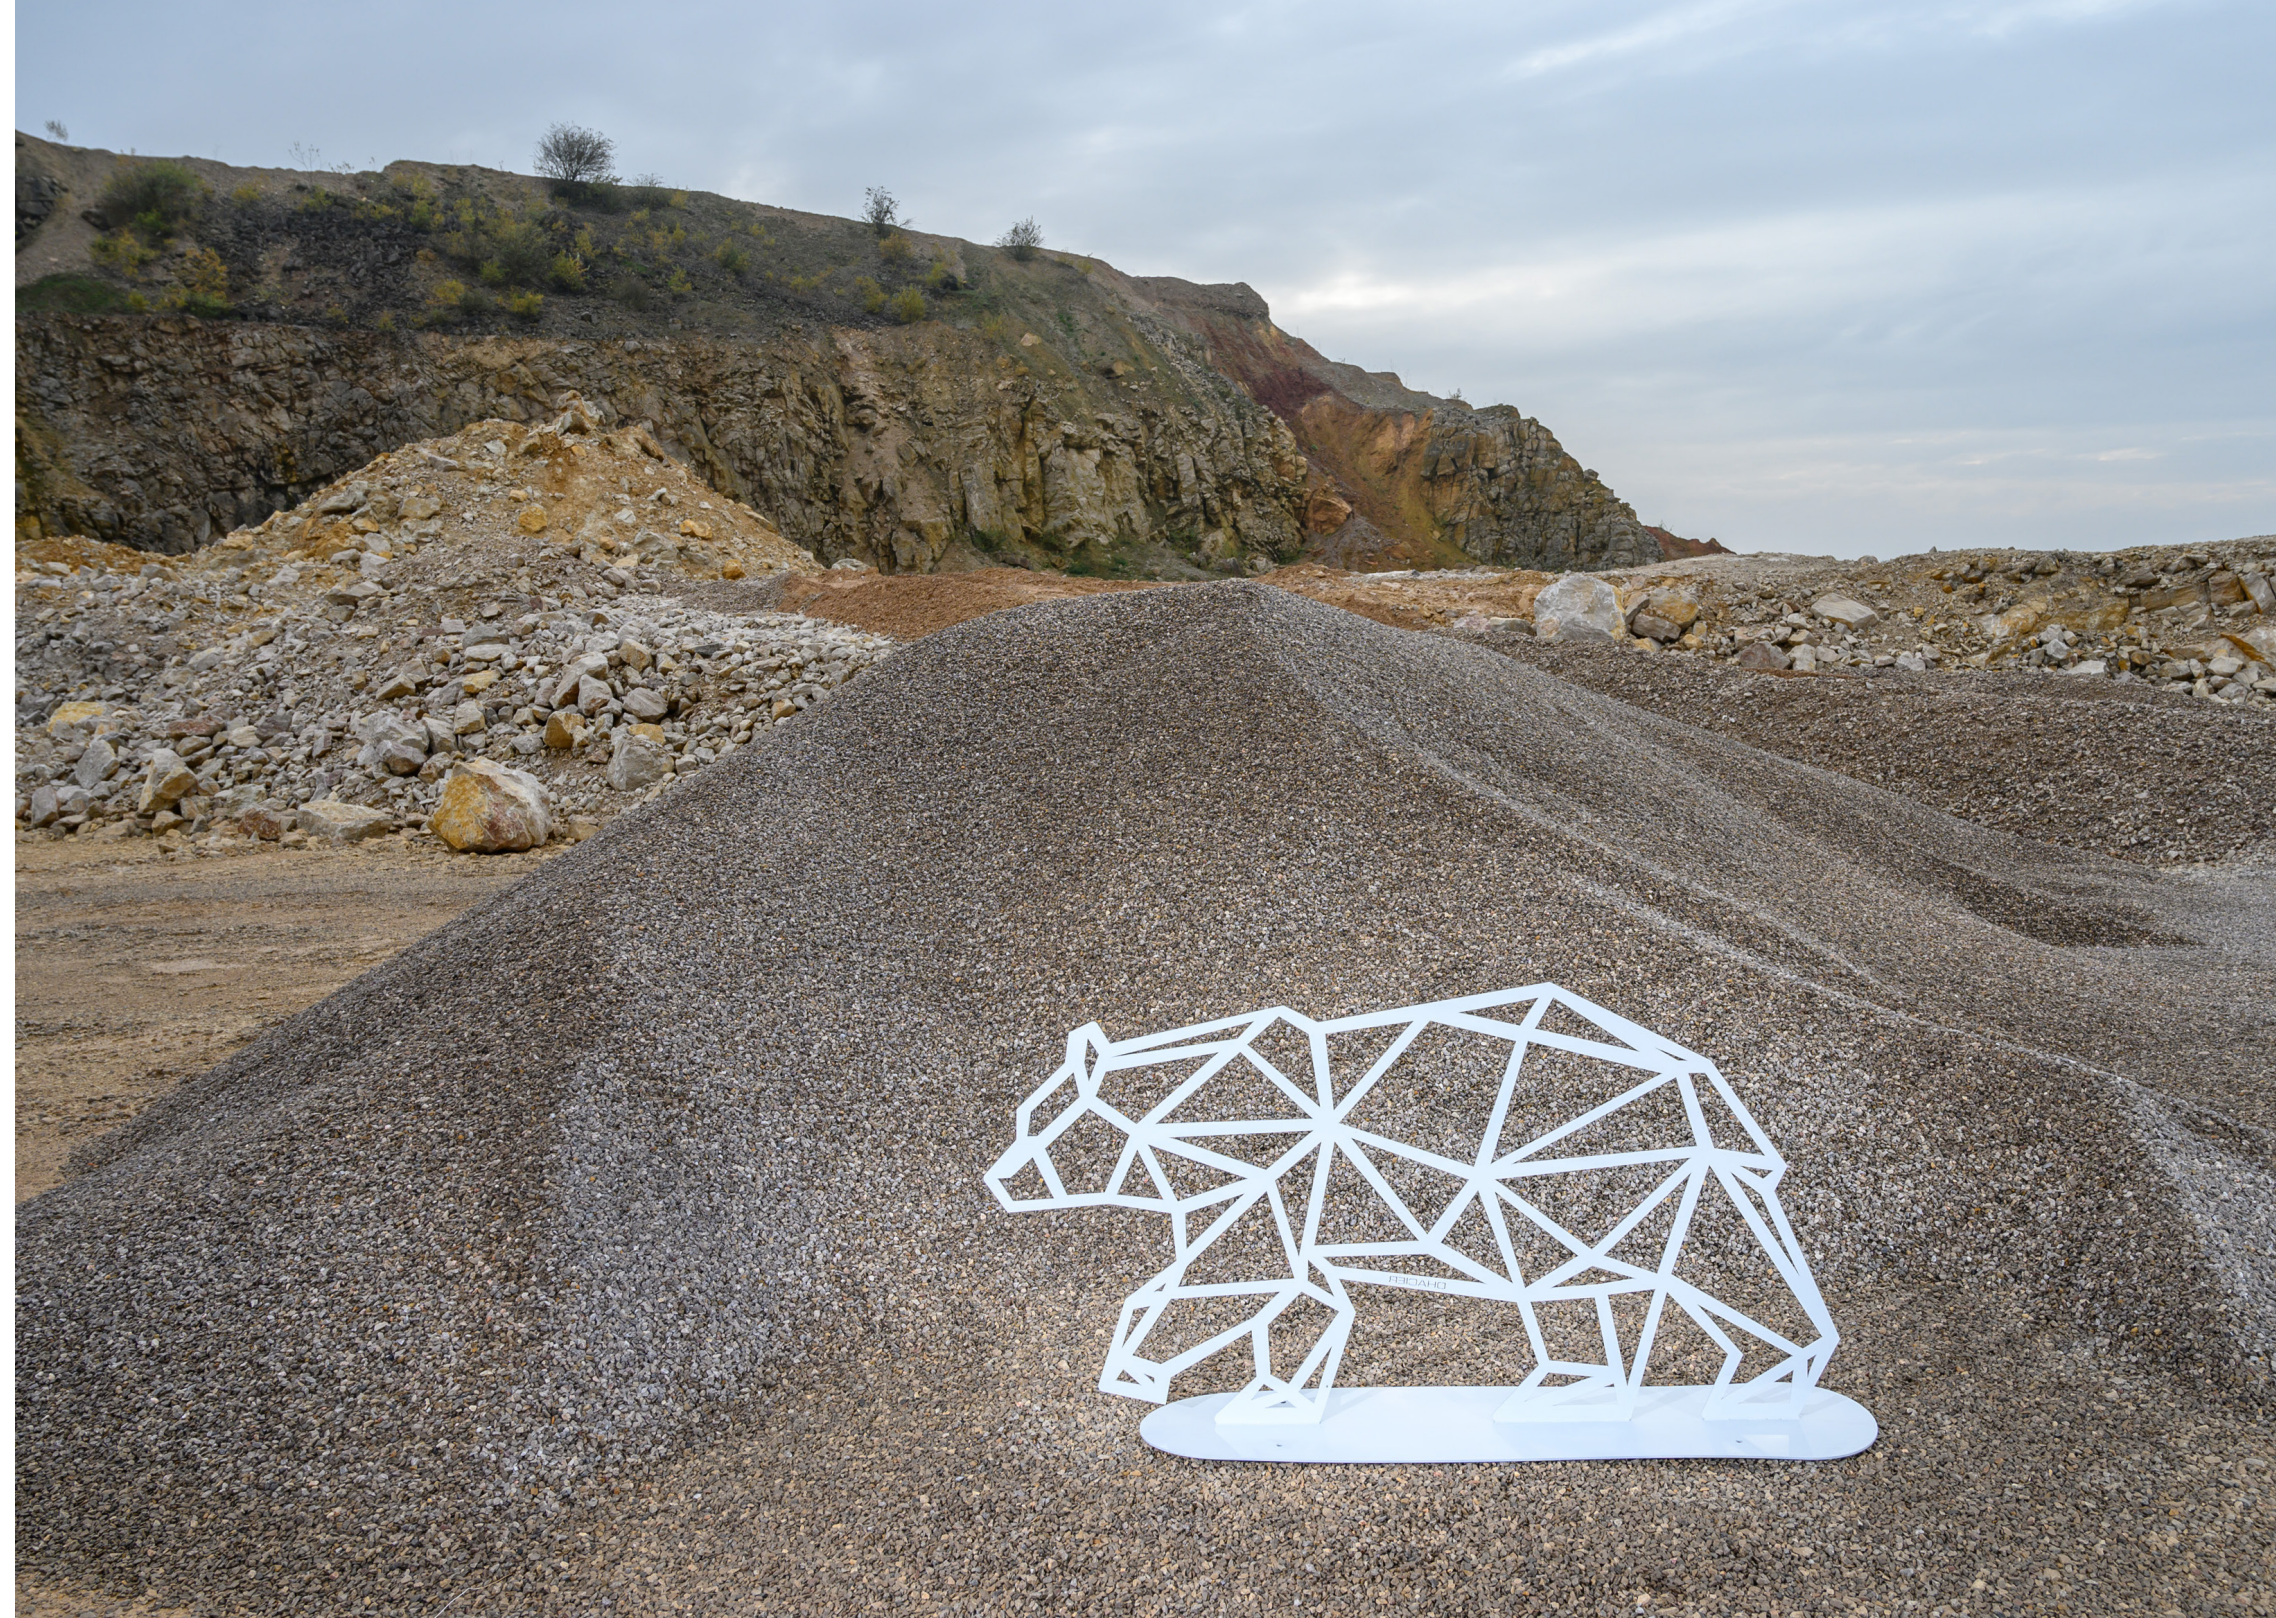

# ANIMAUX ORIGAMI

**DHACIER**

**CHEVAL**

**TAUREAU**

**DHACIER**

**OURS**

DHACIER

**BULL DOG**

# RHINOCEROS

DHACIER

**COQ**

**DHACIER**

**PANTHERE**

DHACIER

The background of the page is a complex, abstract geometric pattern. It consists of numerous overlapping triangles and lines of varying lengths and orientations, creating a sense of depth and movement. The lines are thin and black, set against a plain white background. The overall effect is reminiscent of a modern, minimalist architectural or decorative design.