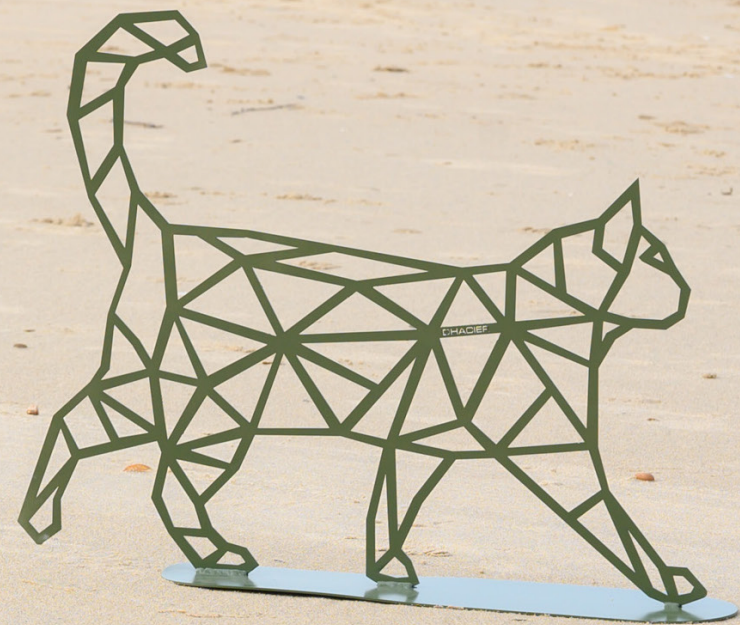

# ANIMAUX ORIGAMI

**DHACIER**

**CHEVAL**

**TAUREAU**

**DHACIER**

**OURS**

DHACIER

**BULL DOG**

**DHACIER**

**CERF**

**CHAT**

**DHACIER**

# RHINOCEROS

DHACIER

**COQ**

**DHACIER**

**PANTHERE**

DHACIER

The background of the page is a complex, abstract geometric pattern. It consists of numerous overlapping triangles and lines of varying lengths and orientations, creating a sense of depth and movement. The lines are thin and black, set against a plain white background. The overall effect is reminiscent of a modern, minimalist architectural or decorative design.