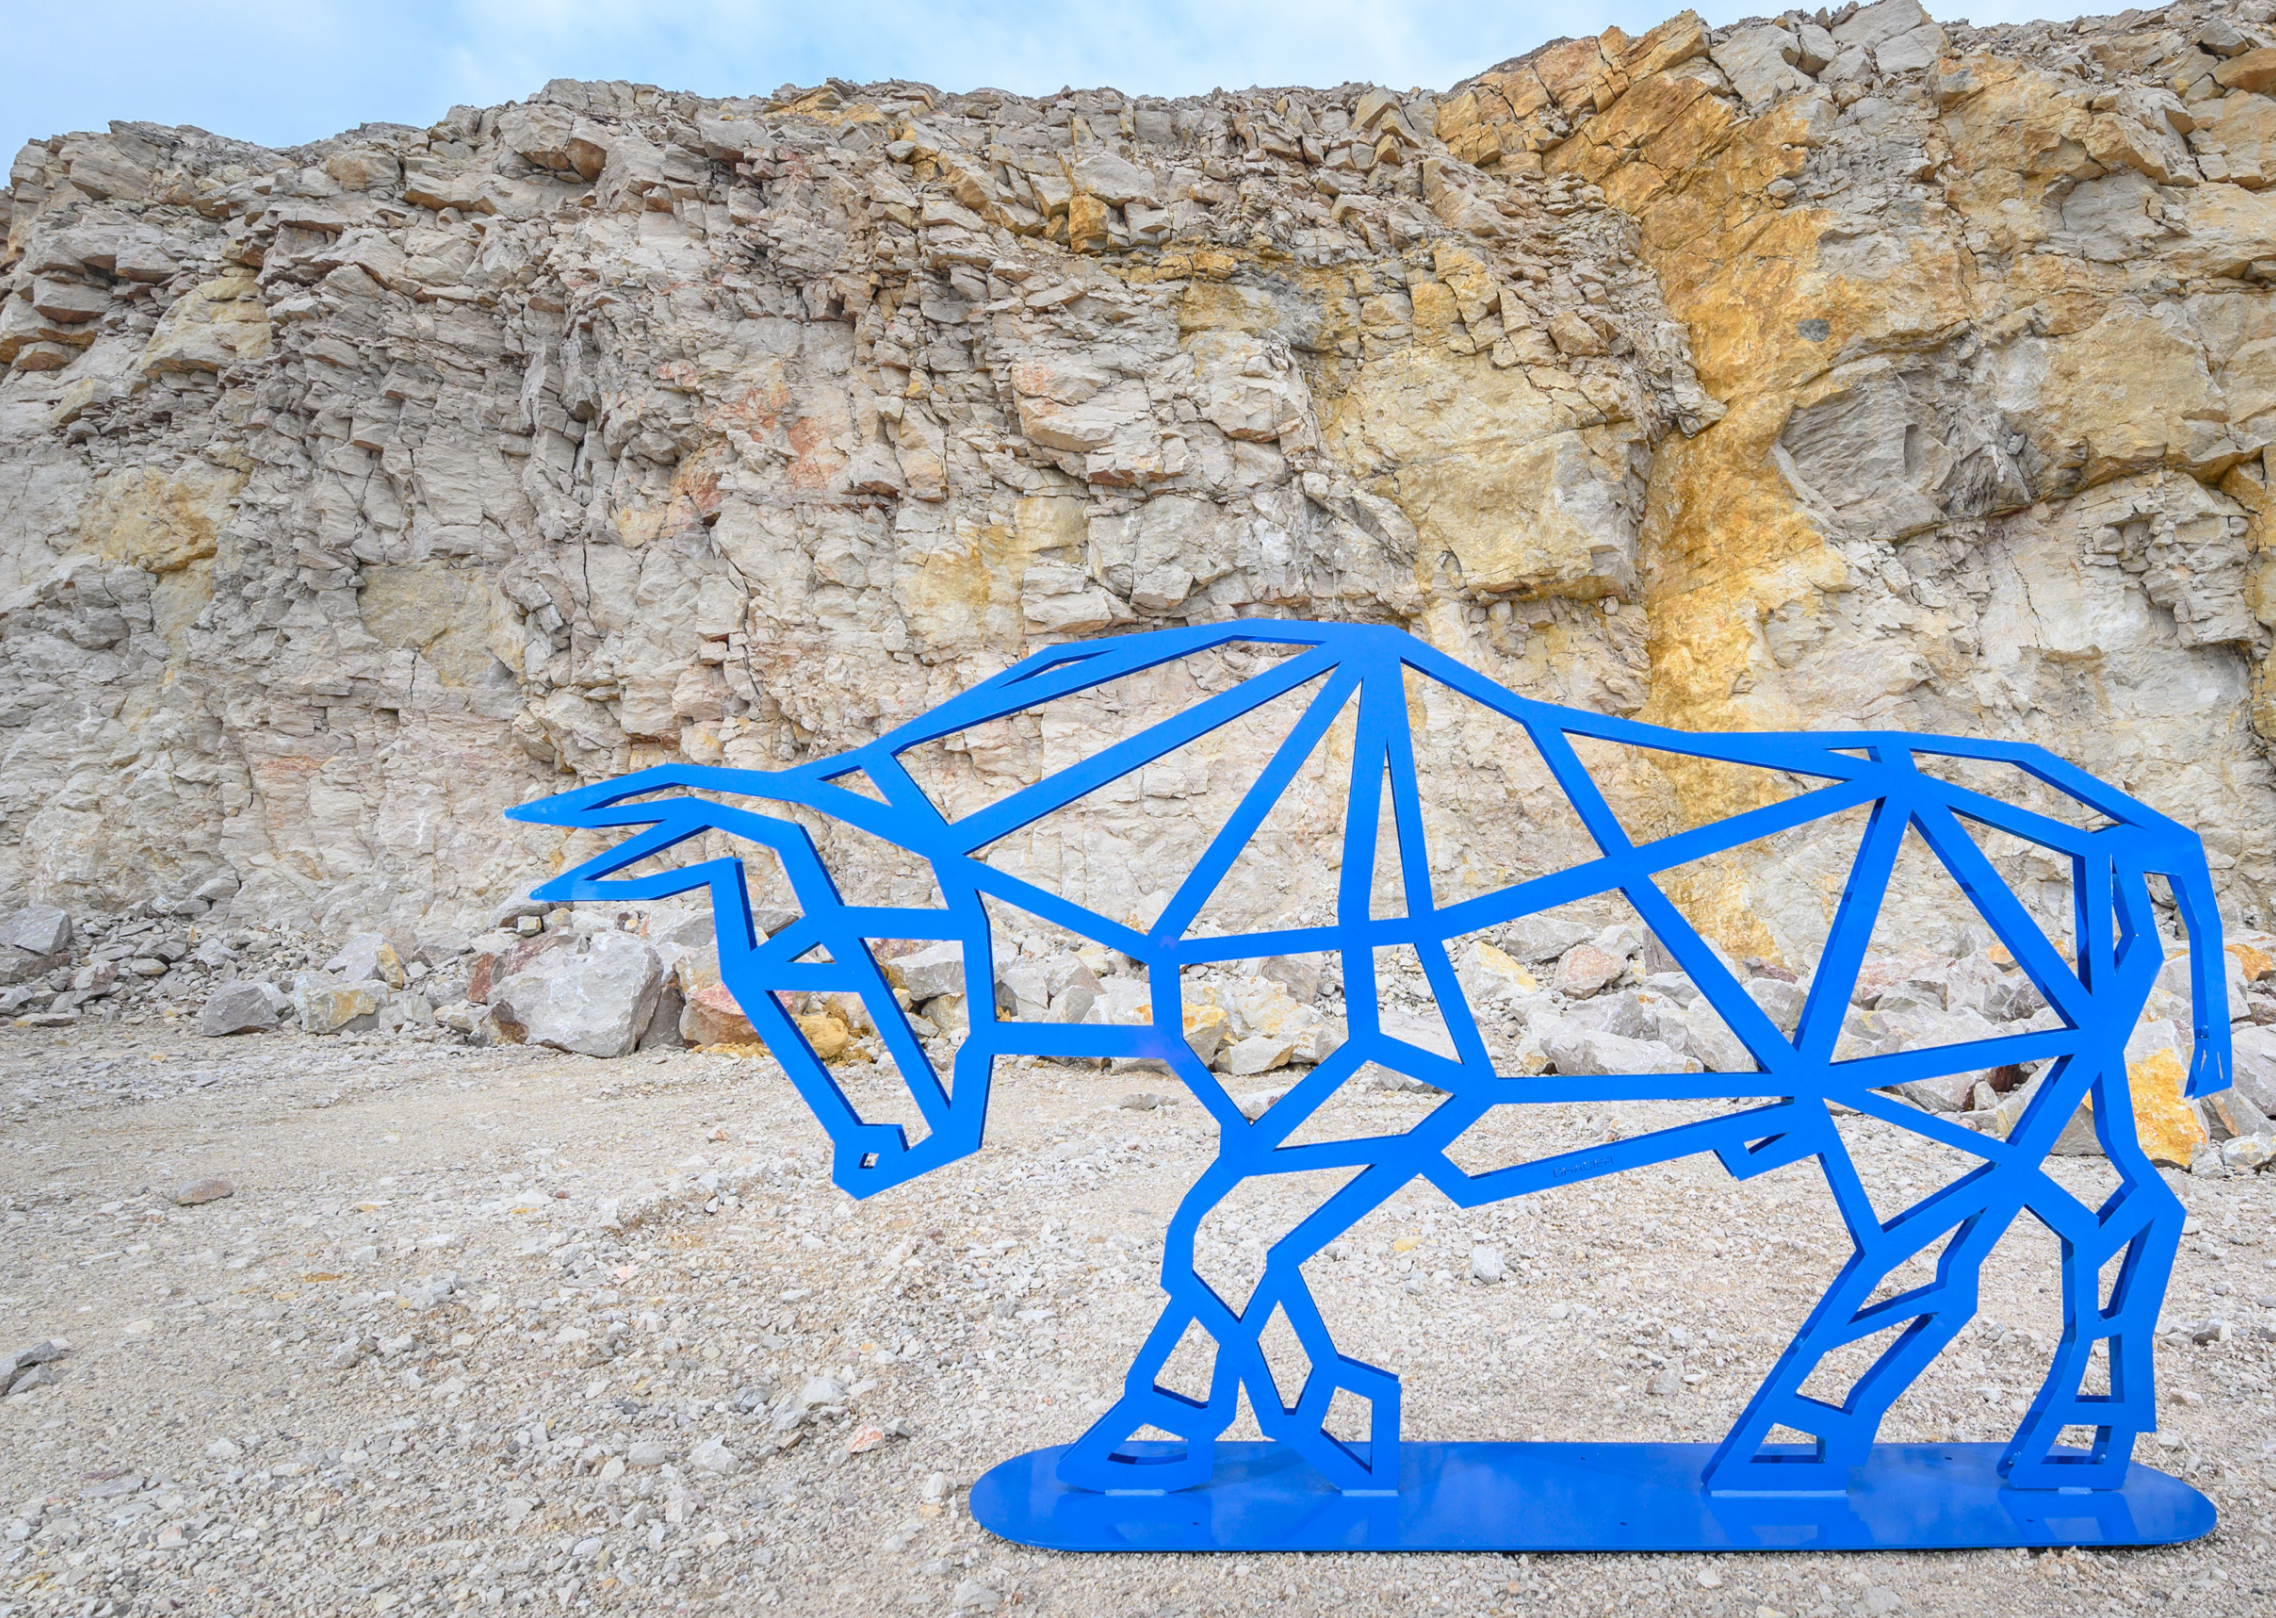

**FABRICANT DE MOBILIER ET DECORATION DE JARDIN**

# ANIMAUX ORIGAMI

**DHACIER**

**CHEVAL**

**TAUREAU**

**DHACIER**

**OURS**

DHACIER

**BULL DOG**

# RHINOCEROS

DHACIER

**COQ**

**DHACIER**

**PANTHERE**

DHACIER

The background of the page is a complex, abstract geometric pattern. It consists of numerous overlapping triangles and lines of varying lengths and orientations, creating a sense of depth and movement. The lines are thin and black, set against a plain white background. The overall effect is reminiscent of a modern, minimalist architectural or decorative design.

# TOTEM CORTEN

**DHACIER**

**COLONNE  
ROBINET**

**TOTEM COULEUR**

BIENVENUE

DHACIER